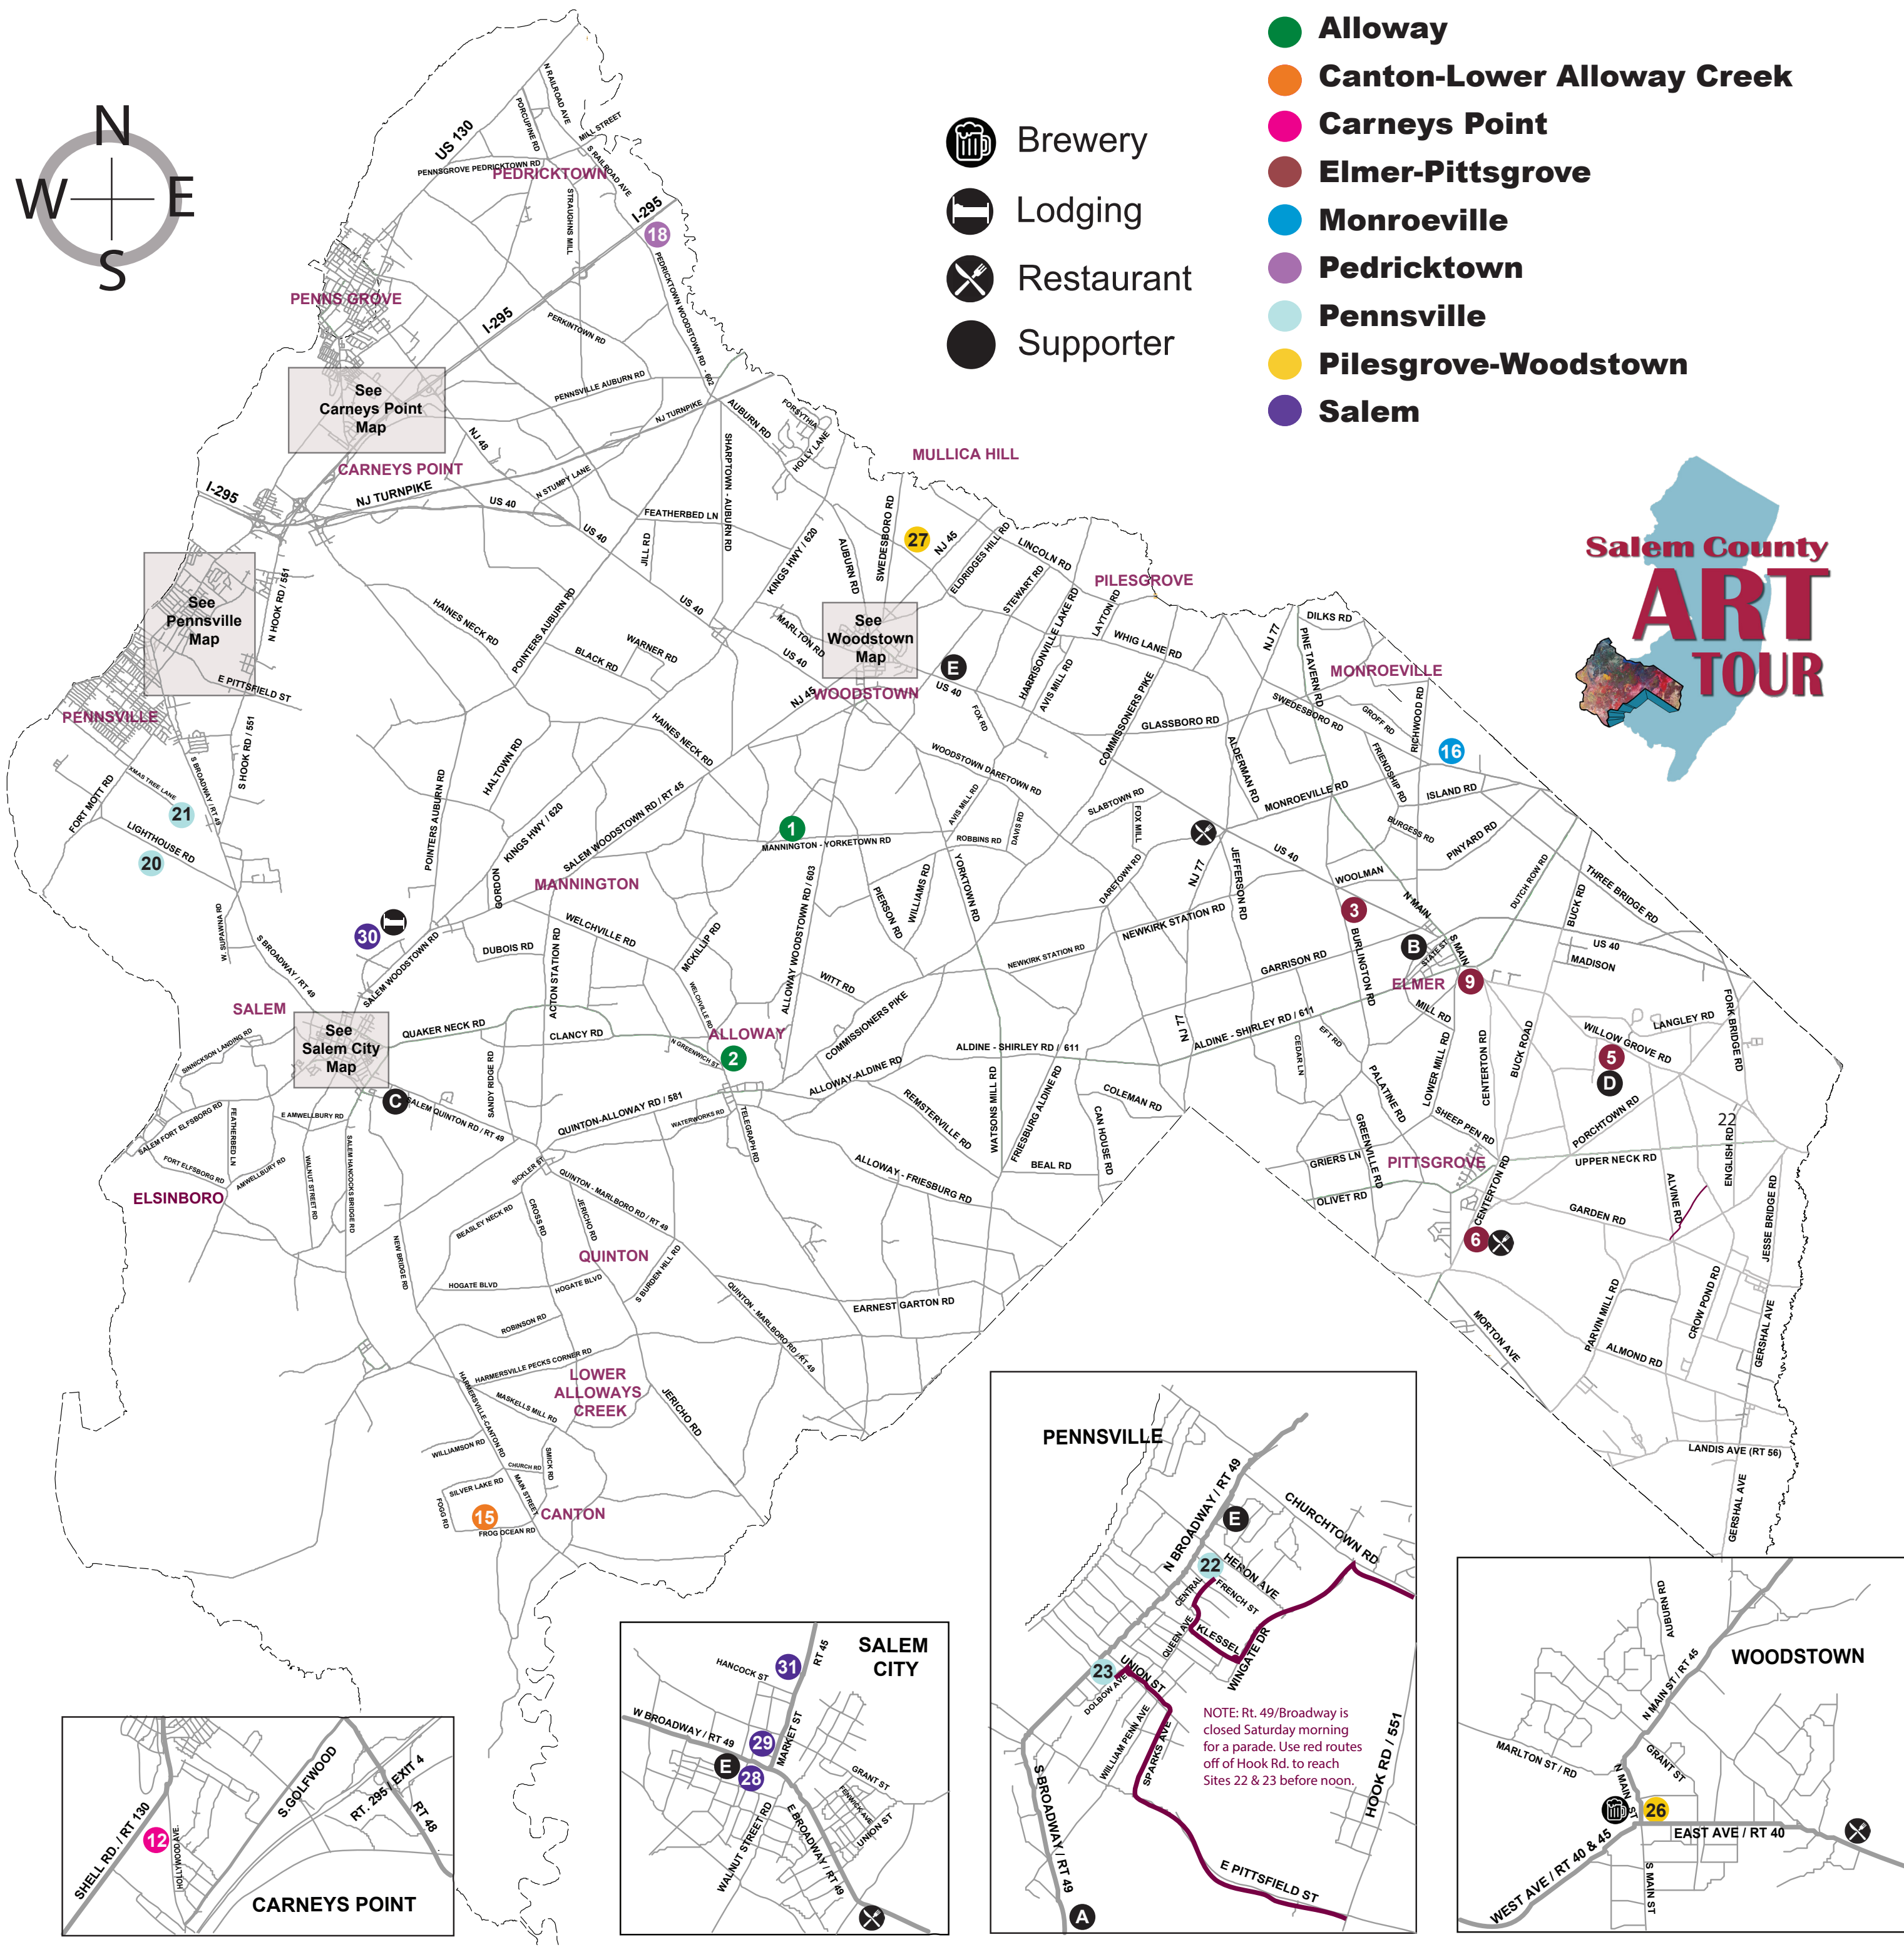

TOUR SUPPORTERS GOLD

MASTEN & RAY
ATTORNEYS AT LAW

You don't have to face the legal system alone. We're your South Jersey firm with specialized attorneys who care about you.

Our team has a combined 100 years of experience working for you!

254 South Broadway * Pennsville, NJ 08070-0406 * 856-678-4777
www.mastendandray.com

C.M. Williams & Associates, LLC

856-823-0420
FAX: 856-769-3998

admin@CMWilliamsCPA.com
CMWilliamsCPA.com

Accounting • Bookkeeping • Management
Tax Services

Ron Wilson in memoriam

SILVER

CAWMAN'S MALL
ANTIQUES & THINGS

Open Wednesday-Sunday 10am-5pm
529 NJ 49, Salem, NJ 08079
(856) 935-0423

D COPPER KNOLL FARMS

"Forest Grown Goodness For Your Mind, Body, & Soul"

LAVENDER, LOG GROWN MUSHROOMS, ELDERBERRIES, FIREWOOD

www.copperknollfarms.com
info@copperknollfarms.com
856-521-1256

Follow us on social media!

STILL HERE, STILL STRONG.

163 YEARS OF TRUE COMMUNITY BANKING.

FRANKLIN BANK

SALEM • PENNSVILLE • PILESGROVE • WOOLWICH • FRANKLINVILLE • OCEAN VIEW

(856) 769-4400 • www.franklinbk.com

www.salemcountyartrtour.com

Getting Around the County

TOUR SUPPORTERS SILVER

Proud Supporters of the Arts in Salem County

Jon & Dot Hall

Salem County Art League

Two weeks' notice

Join us for Artists Demonstrations on the 4th Monday of the month, starting at 6:30 pm at Woodstown Baptist Church 117 S. Main Street, Woodstown, NJ 08098. Come paint with us on Thursdays, 10 am-2 pm at the Ware Agricultural Center, 51 Cheney Road behind Vo-Tech. Everyone is welcome. More info is available at www.salemcountyartrtour.com.

BRONZE

Chapter One Farms Creations
Heart Felt Designs Country Shop
Henry D. Young Inc.
Home Coming Art Studio
Parker Jewelers
Printers of Salem County, LLC
Third Star Fibre Artists Guild
Nancy & Paul Varnold
Wisterburg Ruritan Club
Wysocki Electric, Inc.

FRIEND

Dot Alampi
B.R. Williams, Inc.
Community Oil Company
Sina Kurman
I.S. Smick Lumber
Agnes Leaming
Ron Magill & Phil Correll
Joy Newland & Greg Stett
Popeck Family Dentistry
Salem County Improvement Authority
Harry & Doris Salmon
Printha Sees

Community support of the Salem County Art Tour has been overwhelming. Supporters unable to meet our printing deadline are listed on our web site:
www.salemcountyartrtour.com

Please note that Pennsville has a Memorial Day Parade the morning of Saturday, May 18. This will make it difficult, but not impossible, to reach Sites 22 & 23. See the special route indicated on the map to reach these sites on Saturday morning.